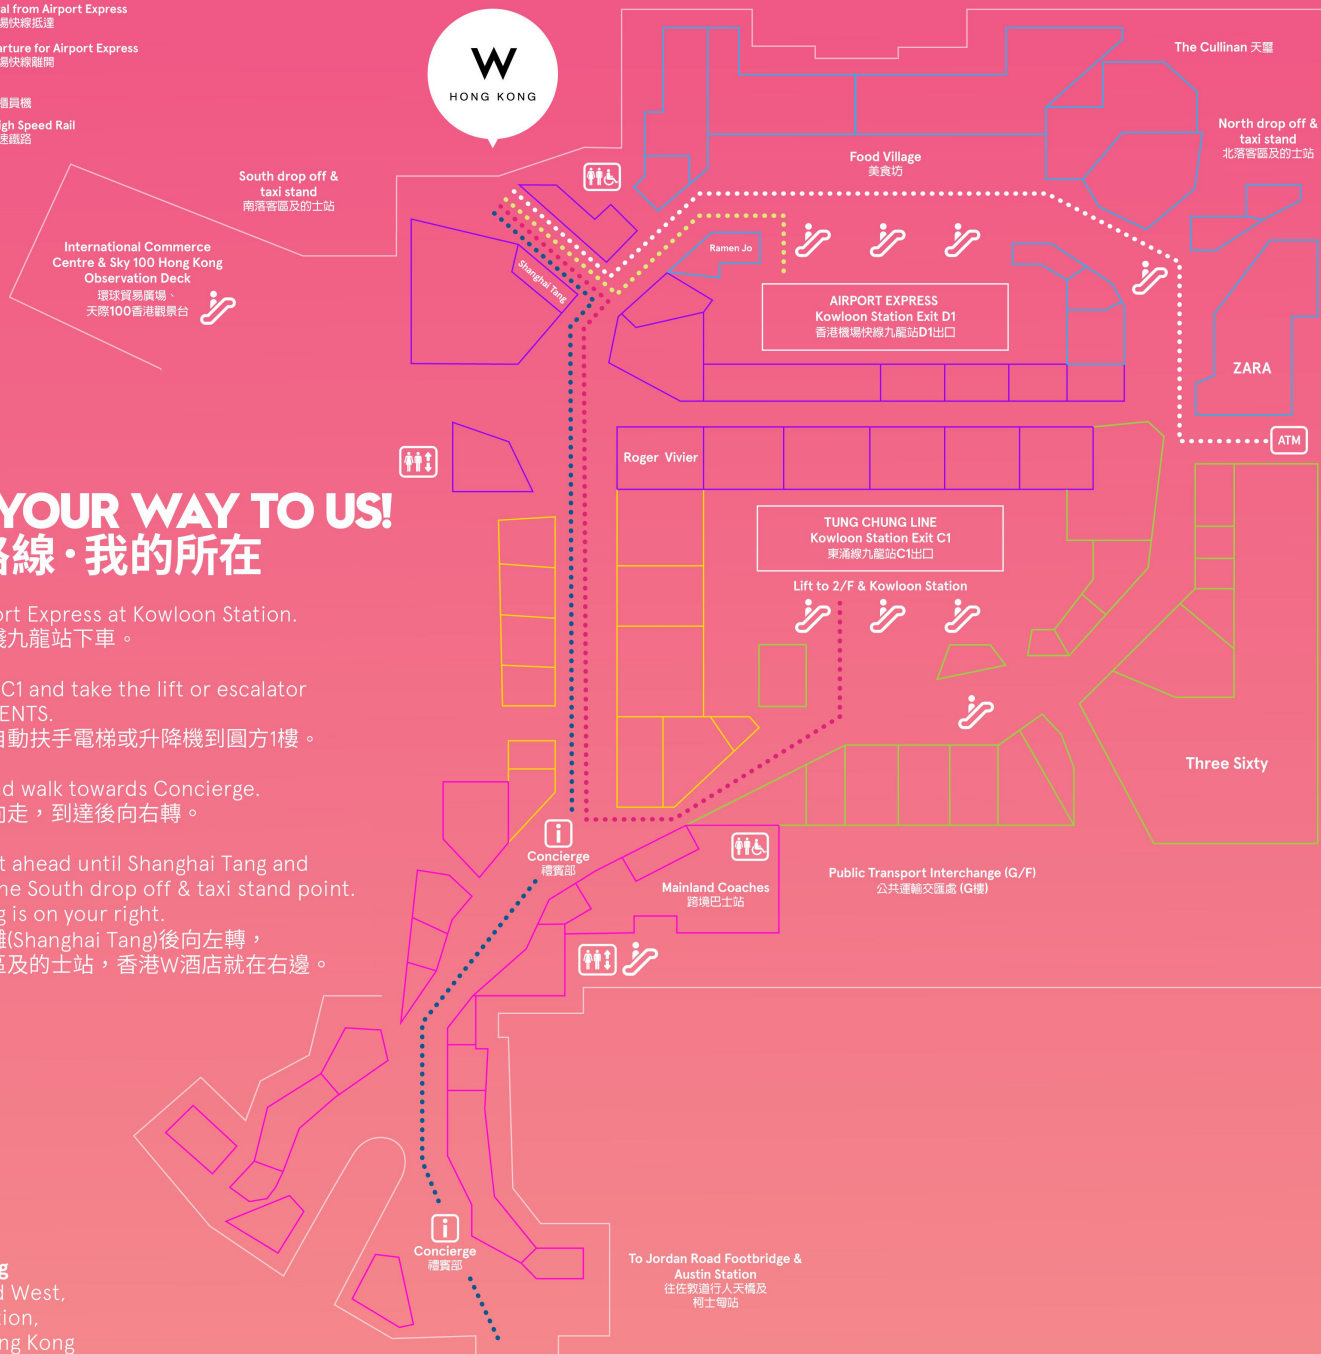

- Arrival from Airport Express
從機場快線抵達
- Departure for Airport Express
從機場快線離開
- ATM
自動櫃員機
- To High Speed Rail
往高速鐵路

FIND YOUR WAY TO US! 您的路線·我的所在

Get off Airport Express at Kowloon Station.
請在機場快綫九龍站下車。

Head to Exit C1 and take the lift or escalator
to 1/F, ELEMENTS.
到C1出口乘自動扶手電梯或升降機到圓方1樓。

Turn right and walk towards Concierge.
向禮賓部方向走，到達後向右轉。

Keep straight ahead until Shanghai Tang and
turn left to the South drop off & taxi stand point.
W Hong Kong is on your right.
直走至上海灘(Shanghai Tang)後向左轉，
走到南落客區及的士站，香港W酒店就在右邊。

W Hong Kong
1 Austin Road West,
Kowloon Station,
Kowloon, Hong Kong

(852) 3717 2222
w-hongkong.com

Footbridge to High Speed Rail
Hong Kong West Kowloon Station
行人天橋往高速鐵路香港西九龍站

■ Metal 金 ■ Water 水 ■ Earth 土 ■ Fire 火 ■ Wood 木